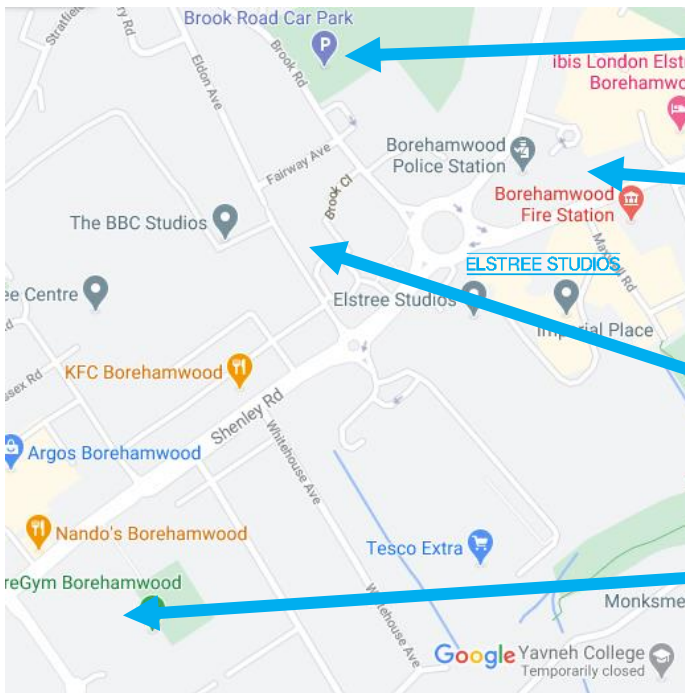

## LOCAL CAR PARK INFORMATION

Within Walking Distance from Elstree Studios:

**Brook Road Car Park, WD6 5HH**  
132 Spaces, 11 Disabled

**Civic Office Car Park, WD6 1WA**  
391 Spaces, 12 Disabled  
2 Twin/ 4 Spaces for Electric Car Charging

**Clarendon Road Car Park, WD6 1BD**  
42 Spaces, 3 Disabled

**Furzehill Road Car Park, WD6 2DG**  
208 Spaces, 6 Disabled

(Map from Google Maps)